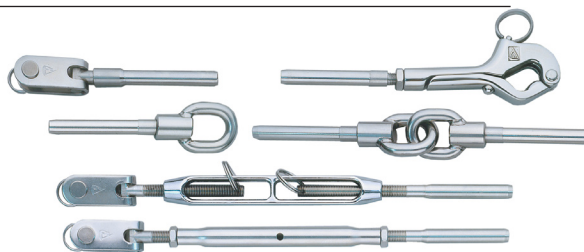

\*Add L or R to Part Number for thread direction.

\*\*Available in Right Hand thread only.

\*\*\*Available in Left Hand thread only.

**Call for volume Pricing! Lifeline replacement studs are available with metric threads. Call for details.**

**“Extreme Duty” Offshore Series Lifeline Fittings from Johnson Marine**

Lifeline Fitting	Wire Size	Pin/Thread Size	Part Number	Price
Double Gate Eye	1/4	5/16" bail, 3/8" thread	J22-306EX	100.75
Double Gate Eye	3/16	5/16" bail, 3/8" thread	J22-304EX	73.75
Open Turnbuckle	1/4	3/8" pin & thread	J44-118EX	72.00
Open Turnbuckle	3/16	5/16" pin & thread	J43-116EX	70.50
Pelican Hook	1/4	5/16" thread, LH	J21-888EX	68.25
Pelican Hook	3/16	5/16" thread, LH	J21-886EX	63.00
Single Gate Eye	1/4	5/16" bail, 3/8" thread	J22-305EX	50.50
Single Gate Eye	3/16	5/16" bail, 3/8" thread	J22-303EX	40.75
Toggle Jaw	1/4	3/8" pin	J25-318EX	44.50
Toggle Jaw	3/16	5/16" pin	J17-216	25.75
Tubular Turnbuckle	1/4	3/8" pin & thread	J06-118EX	69.75
Tubular Turnbuckle	3/16	5/16" pin & thread	J05-116EX	53.75

Johnson Marine's new “Extreme Duty” Offshore Series Lifeline Fittings are full-length wire engagement terminals for 3/16” and 1/4” coated or uncoated cable. Threads are 5/16” and 3/8” only. All toggles are T-Bolt style construction. Type 316 SS.